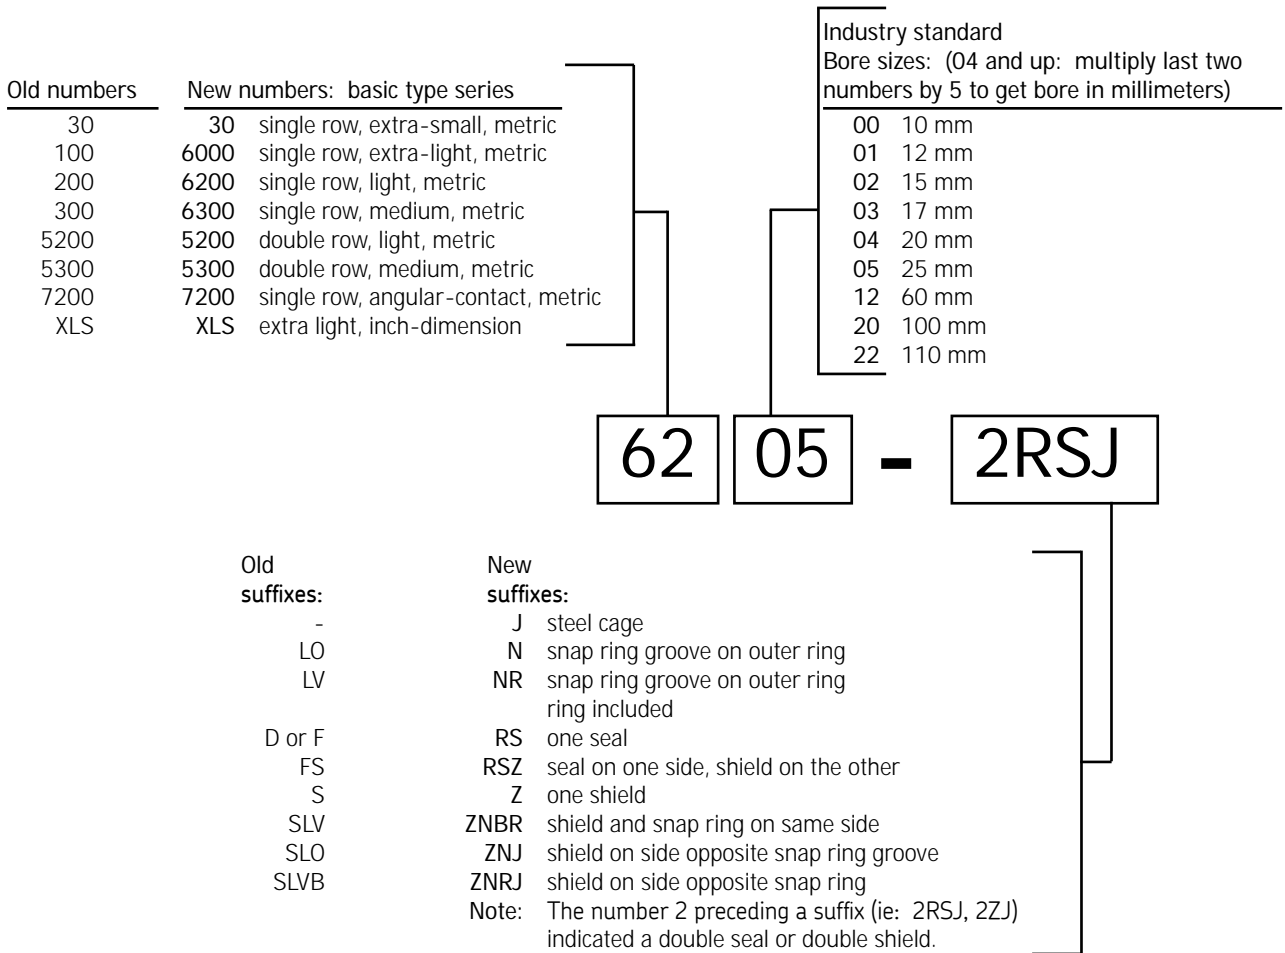

Bearing numbering system

Radial bearings