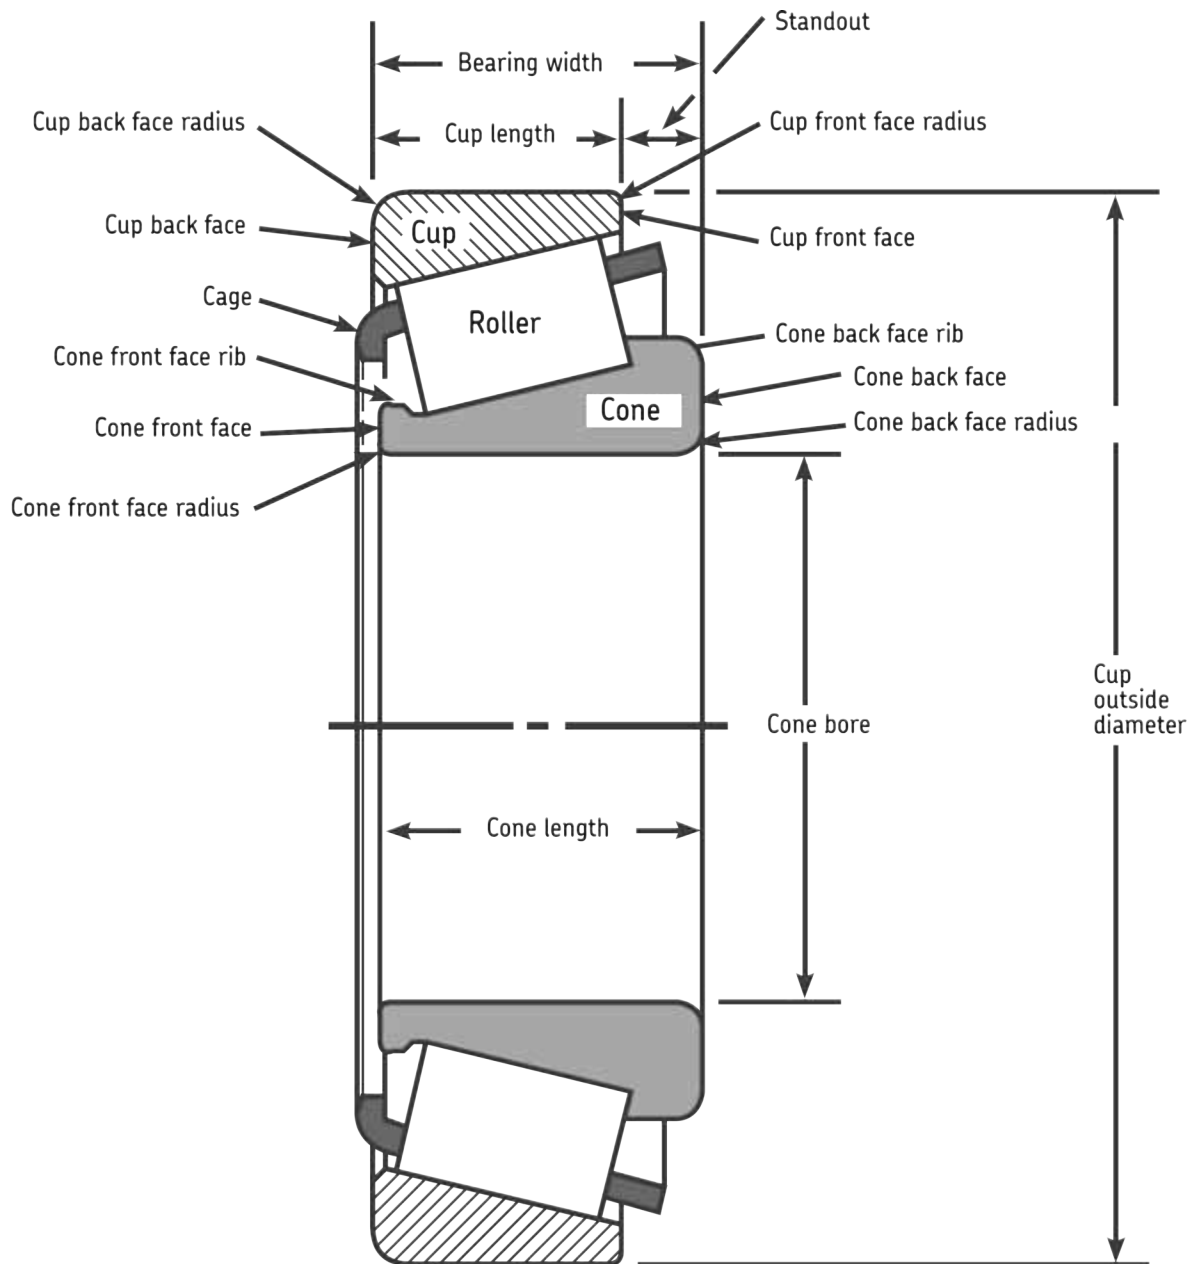

Bearing numbering system

Terminology